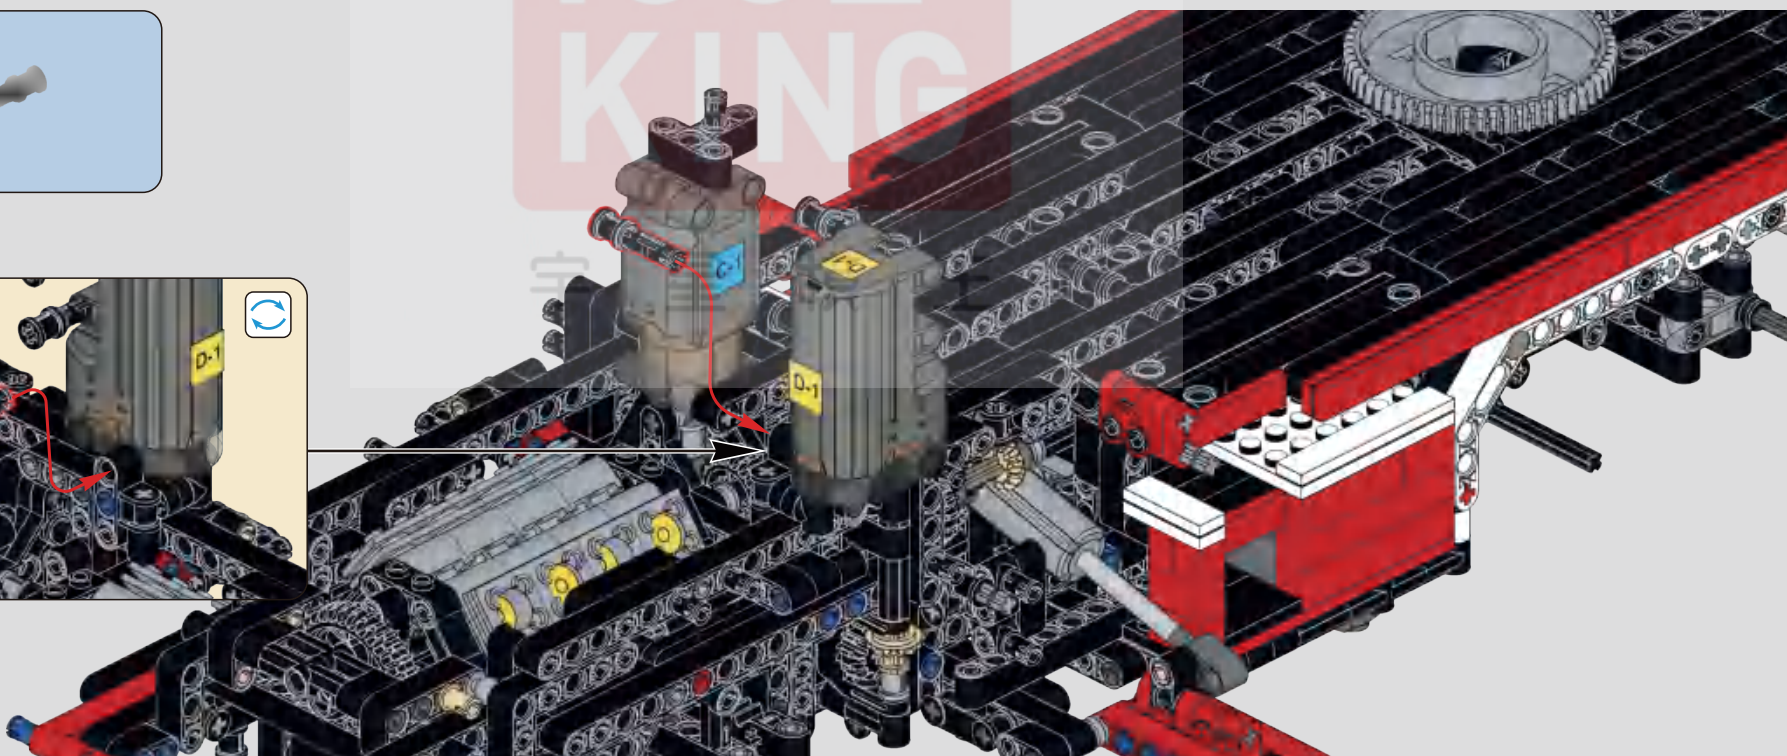

475

476

477

将电机线插入模块后，打开模块，按遥控器D键，测试转向功能是否正常。
After inserting the motor into the module and powering it on, press the D button on the remote control to test if the steering function works properly.

478

479