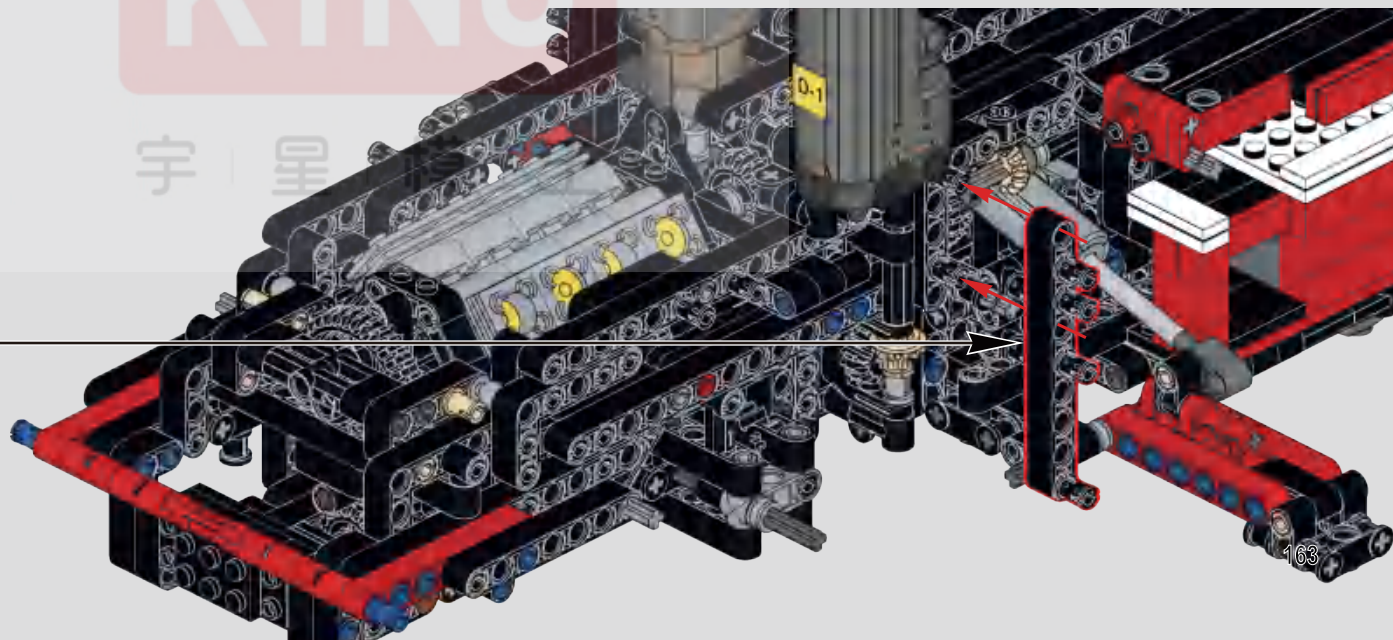

475

476

477

将电机线插入模块后，打开模块，按遥控器D键，测试转向功能是否正常。
After inserting the motor into the module and powering it on, press the D button on the remote control to test if the steering function works properly.

478

479