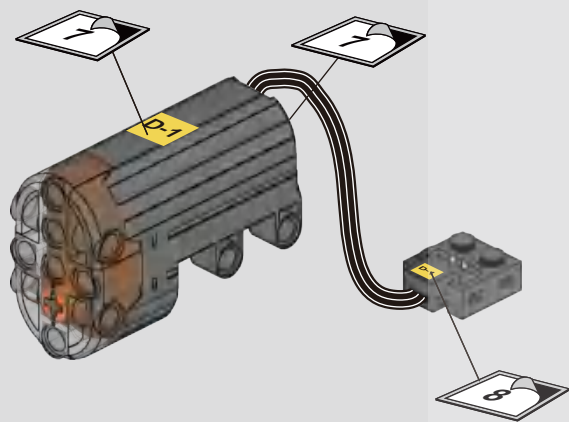

www.yx-mk.com

OPEN

宇 | 星 | 模 | 王

MIND
SPARKING
®
宇星模王

拼装前需测试所有电子件功能是否正常
Test all electronic components for functionality before assembly.

请扫描此二维码，获取并仔细查看4.0模块的操作说明书。
Please scan this QR code to obtain and carefully review
the operation manual for the 4.0 module.