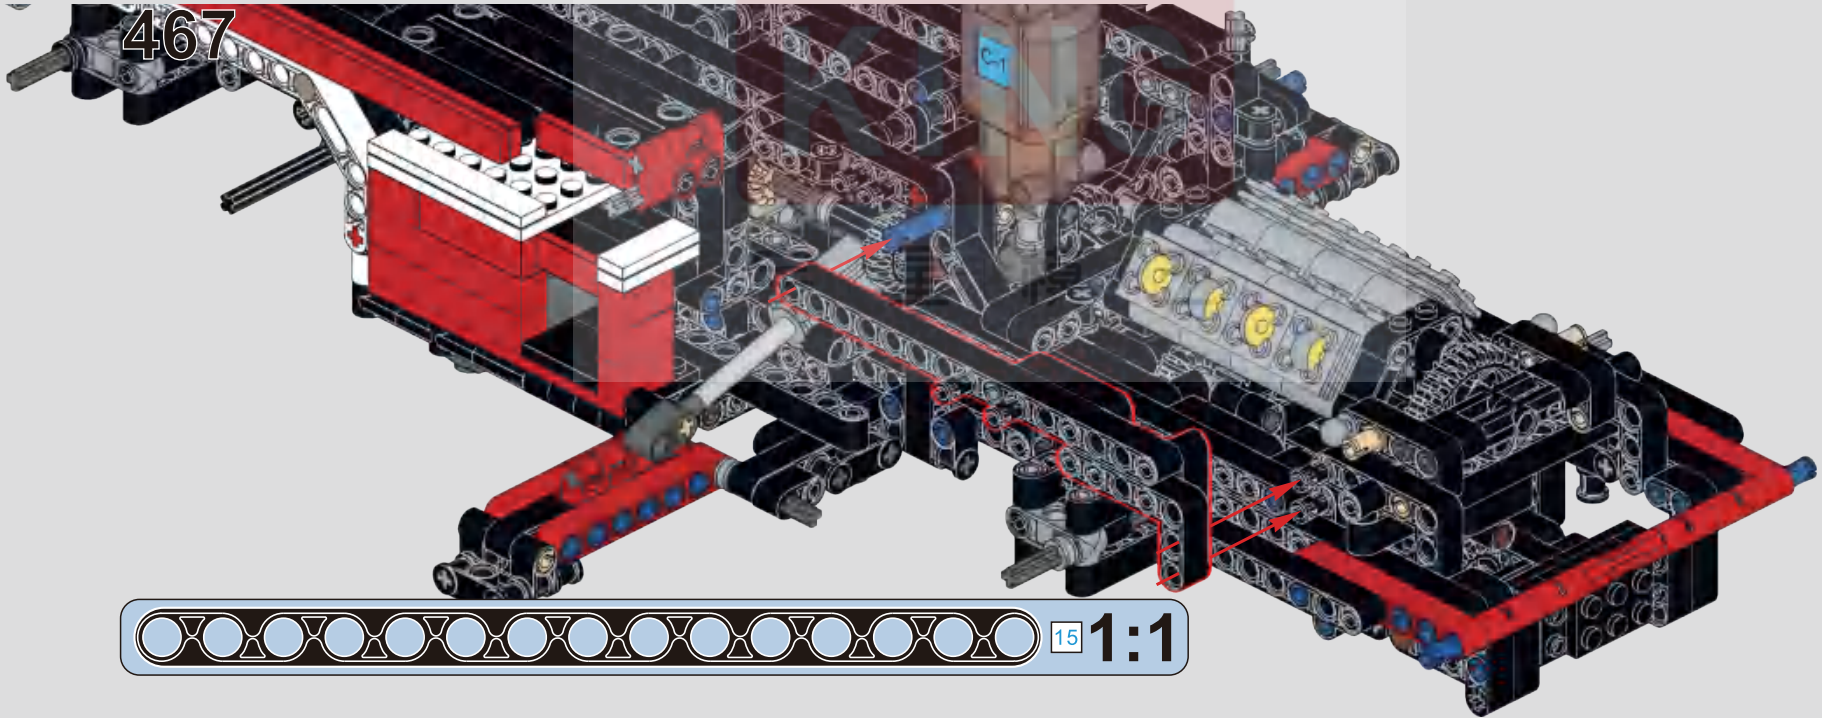

463

464

465

466

467

15 1:1