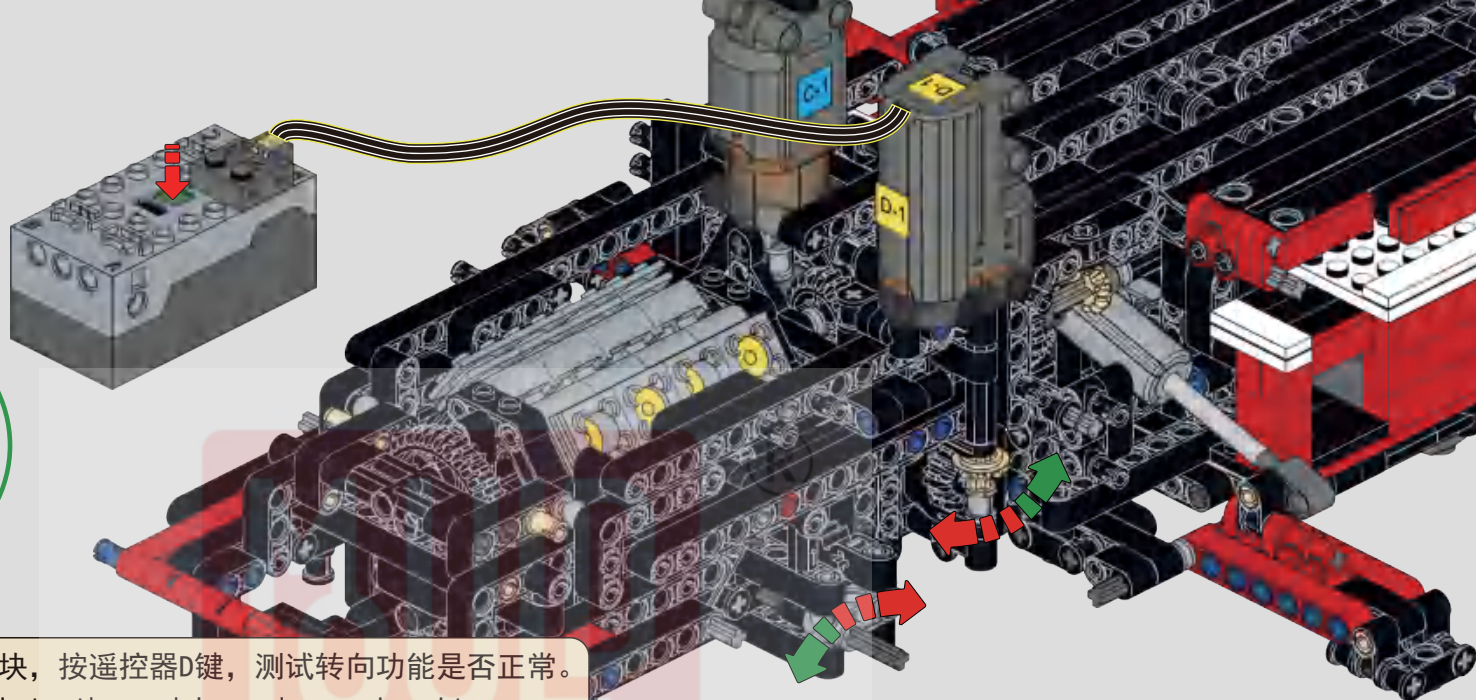

475

476

477

将电机线插入模块后，打开模块，按遥控器D键，测试转向功能是否正常。
After inserting the motor into the module and powering it on, press the D button on the remote control to test if the steering function works properly.

478

479