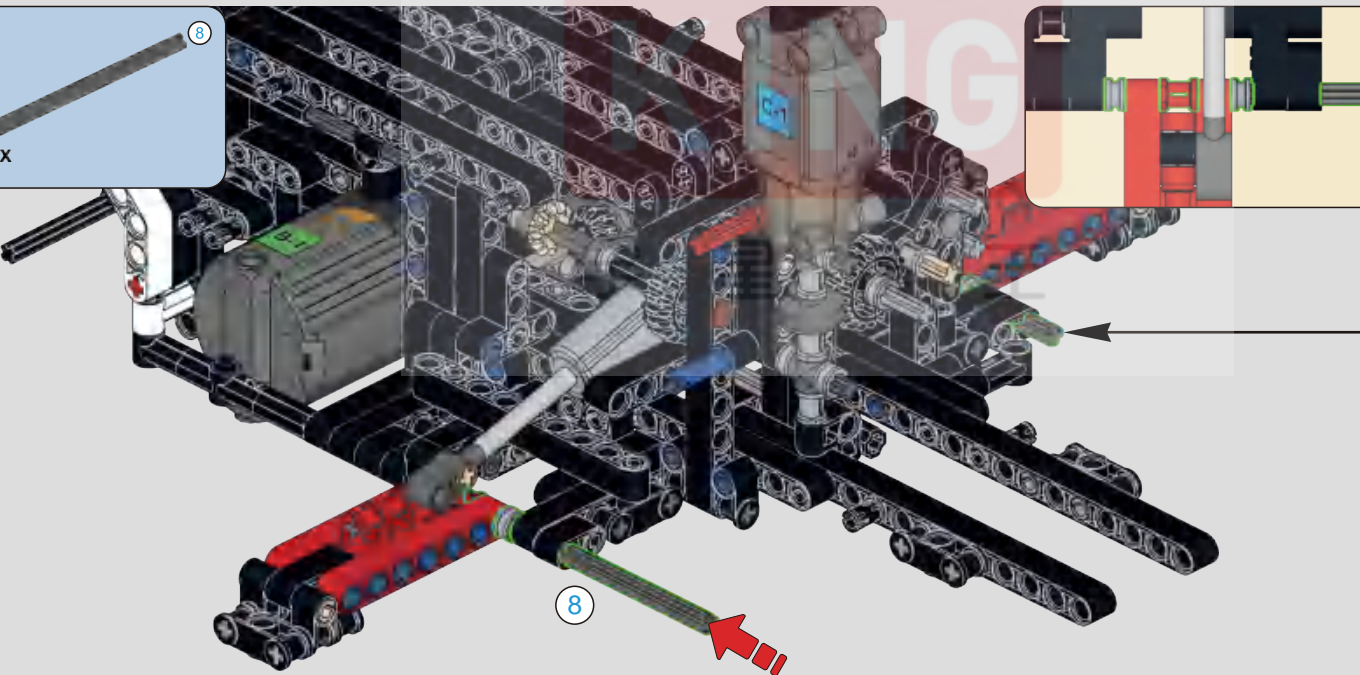

336

将电机线插入模块后，打开模块，按遥控器C键，测试支腿伸缩功能是否正常。

After inserting the motor into the module and powering it on, press the C button on the remote control to test if the leg extension and retraction function works properly.