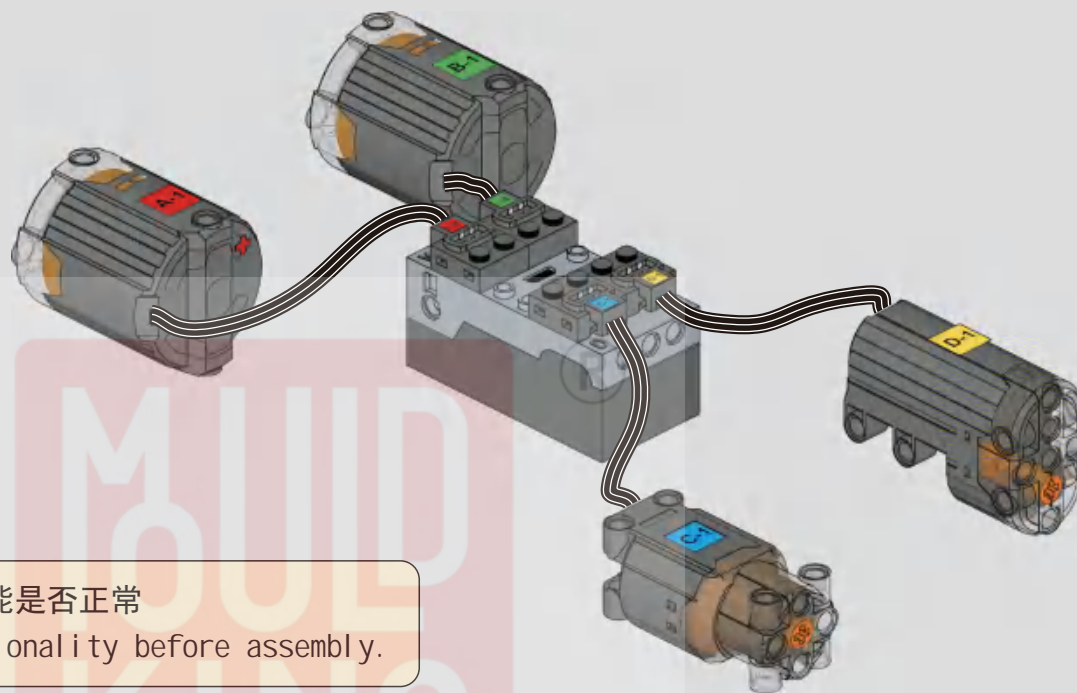

www.yx-mk.com

OPEN

宇 | 星 | 模 | 王

MIND
SPARKING
®
宇星模王

拼装前需测试所有电子件功能是否正常
Test all electronic components for functionality before assembly.

请扫描此二维码，获取并仔细查看4.0模块的操作说明书。
Please scan this QR code to obtain and carefully review
the operation manual for the 4.0 module.