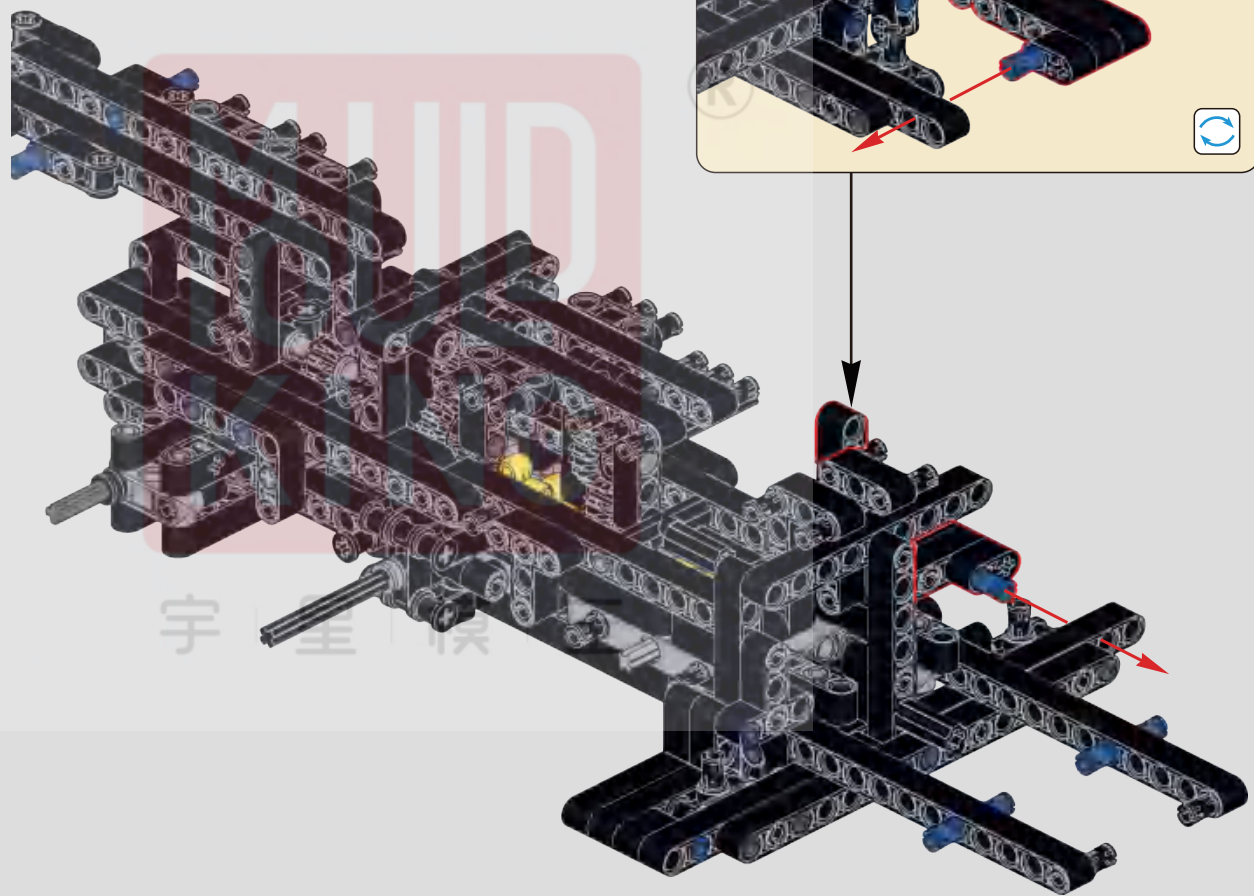

77

79

将电机线插入模块后，打开模块，先按一下此键（E键）合并A、B通道，再按遥控器A键，测试两边轴是否能正常转动。
 After inserting the motor into the module and powering it on, press this button (E key) to merge the A and B channels, then press the A button on the remote control to test if both axles rotate normally.