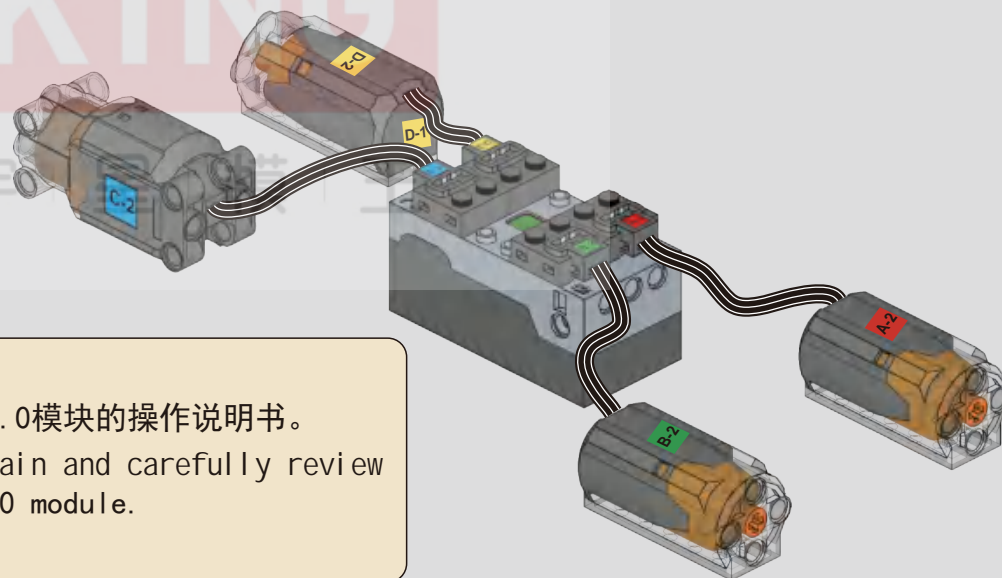

www.yx-mk.com

OPEN

宇 | 星 | 模 | 王

MIND
SPARKING
®
宇星模王

拼装前需测试所有电子件功能是否正常
Test all electronic components for functionality before assembly.

请扫描此二维码，获取并仔细查看4.0模块的操作说明书。
Please scan this QR code to obtain and carefully review
the operation manual for the 4.0 module.