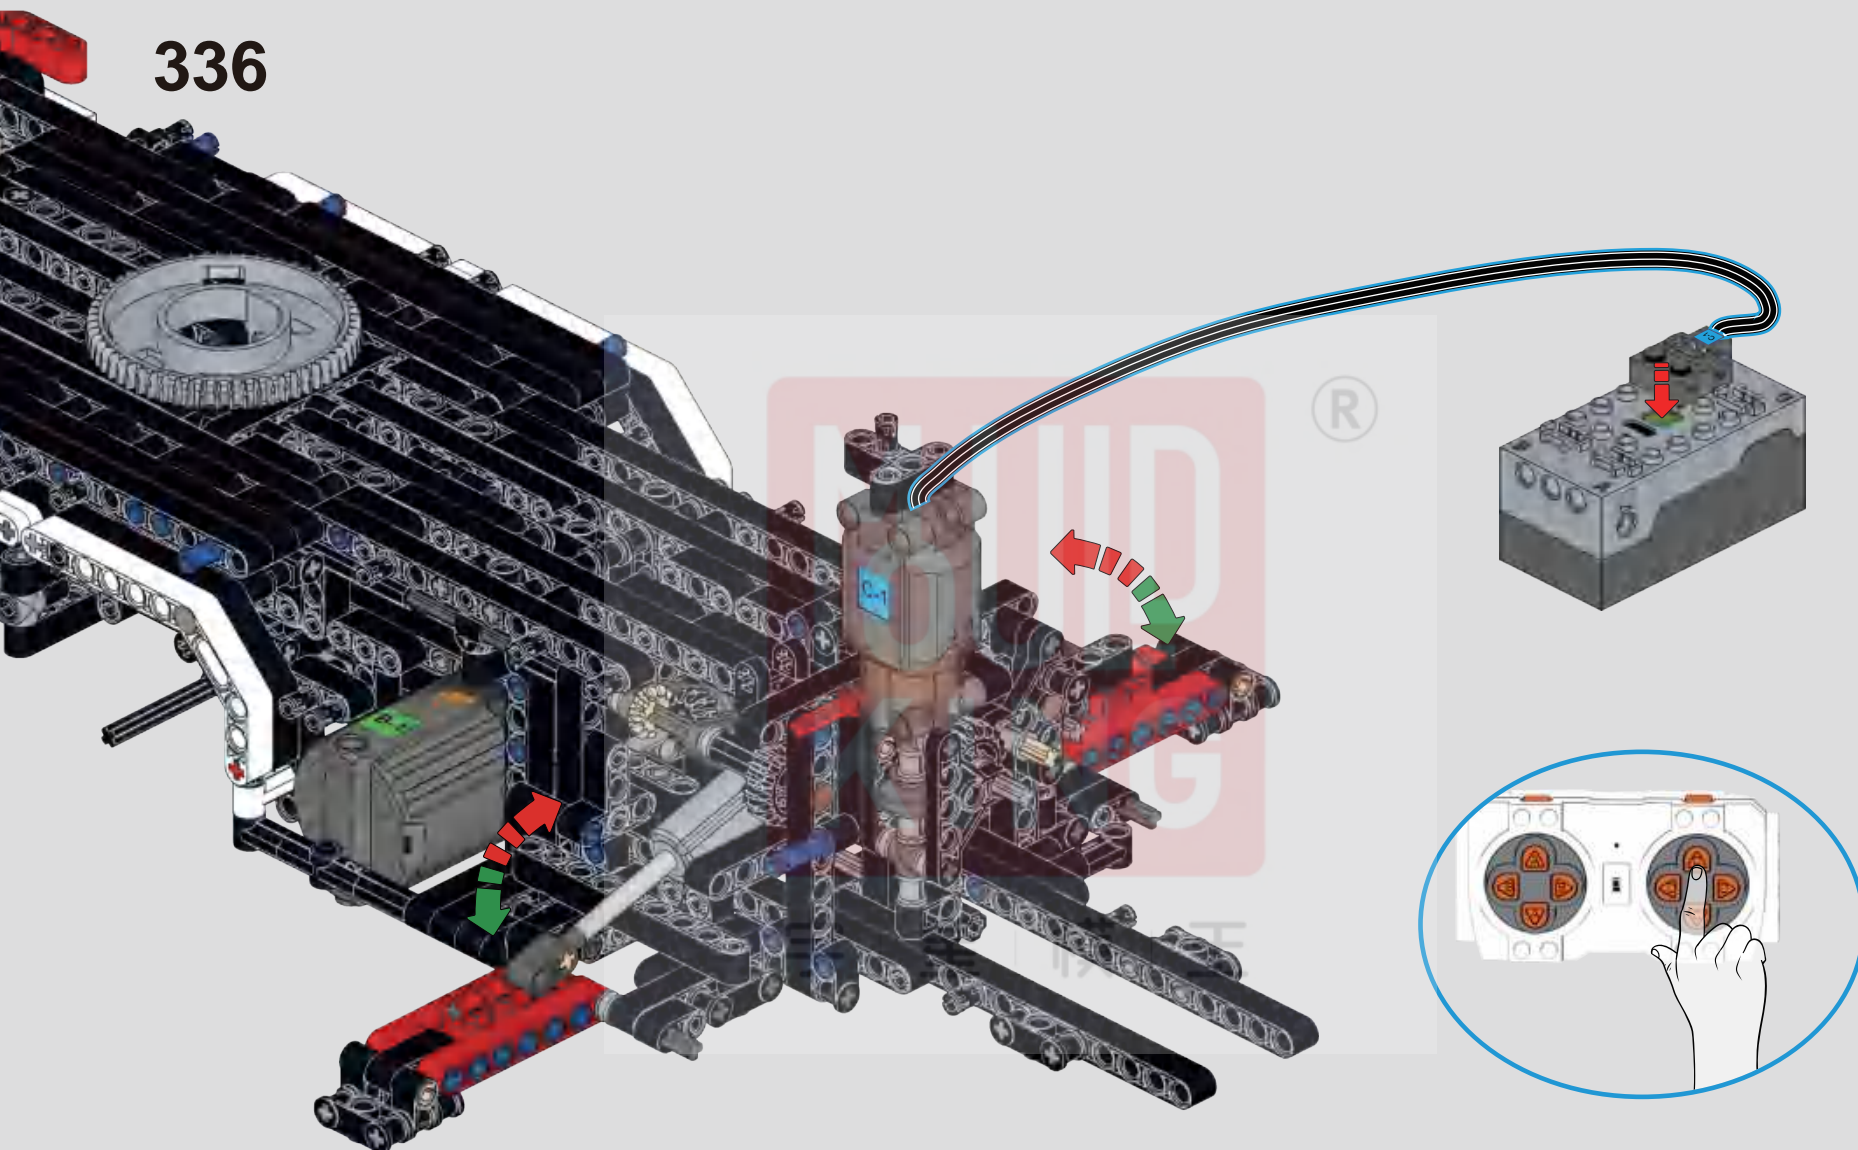

336

将电机线插入模块后，打开模块，按遥控器C键，测试支腿伸缩功能是否正常。

After inserting the motor into the module and powering it on, press the C button on the remote control to test if the leg extension and retraction function works properly.