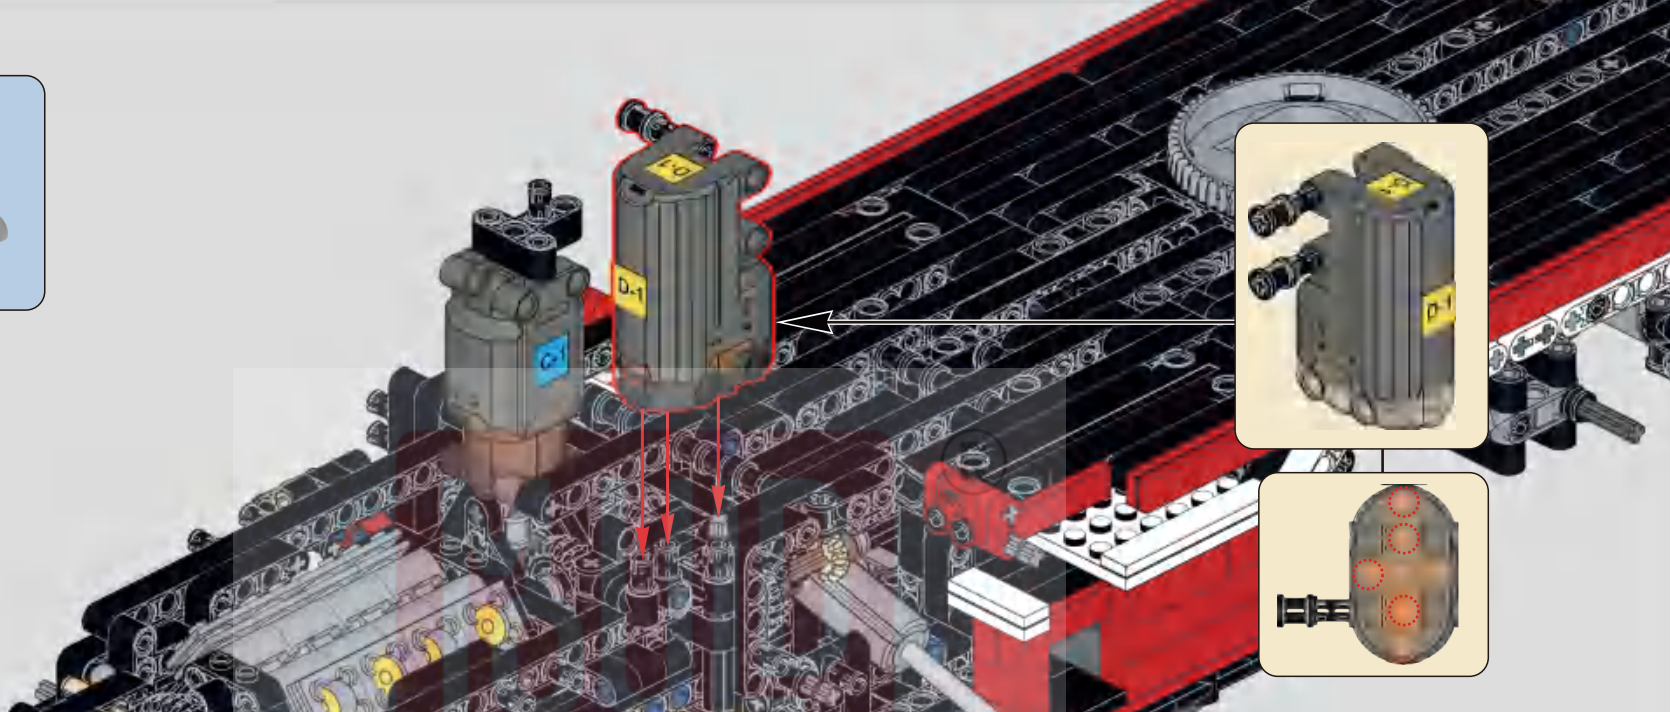

475

476

477

将电机线插入模块后，打开模块，按遥控器D键，测试转向功能是否正常。
After inserting the motor into the module and powering it on, press the D button on the remote control to test if the steering function works properly.

478

479