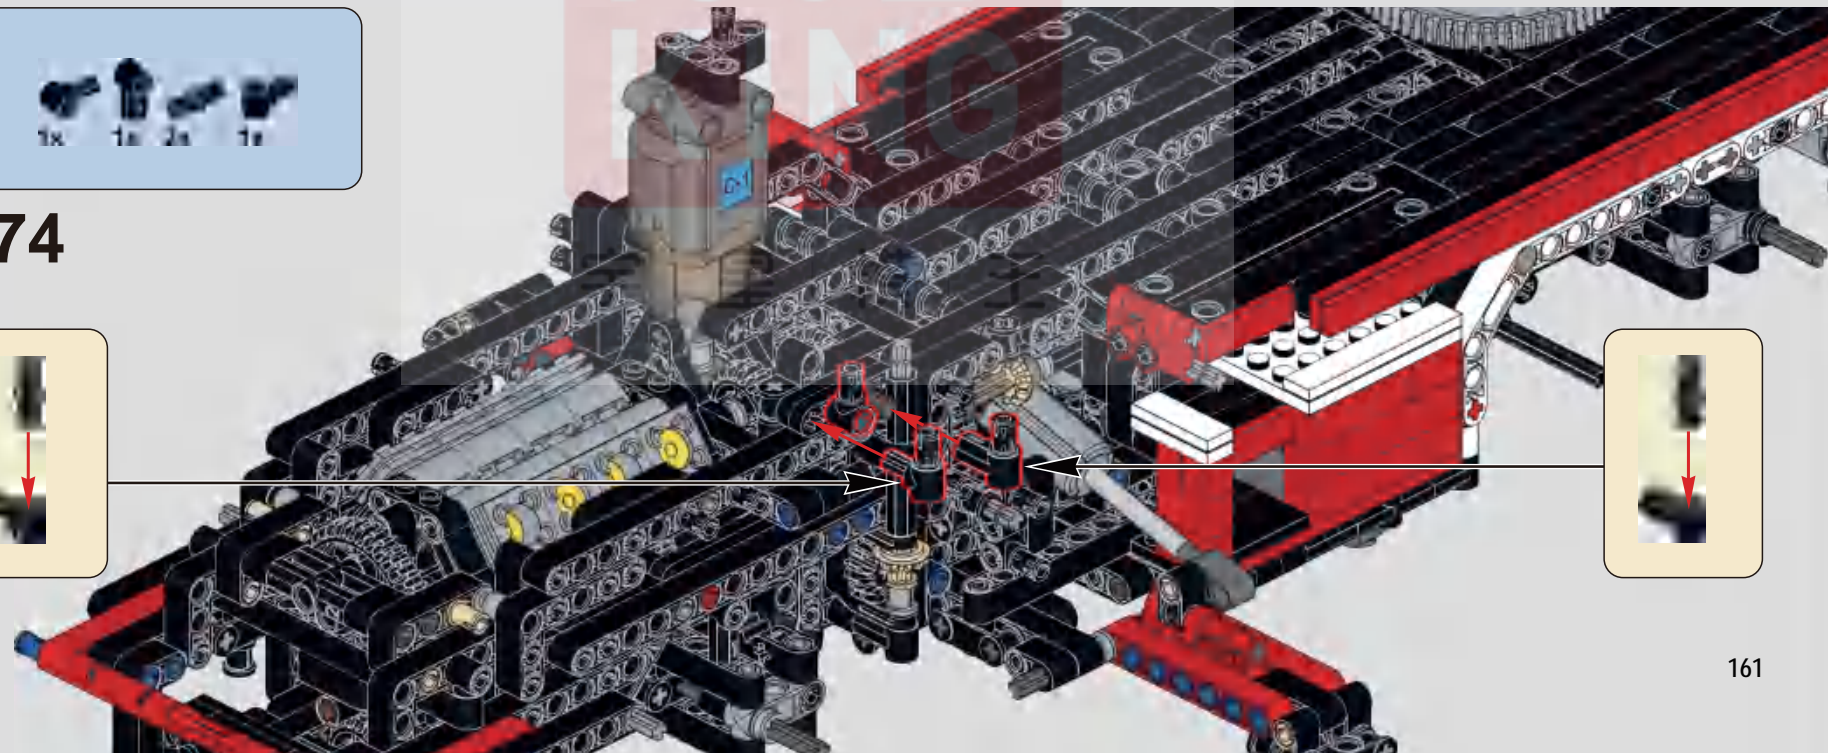

475

476

477

将电机线插入模块后，打开模块，按遥控器D键，测试转向功能是否正常。
After inserting the motor into the module and powering it on, press the D button on the remote control to test if the steering function works properly.

478

479