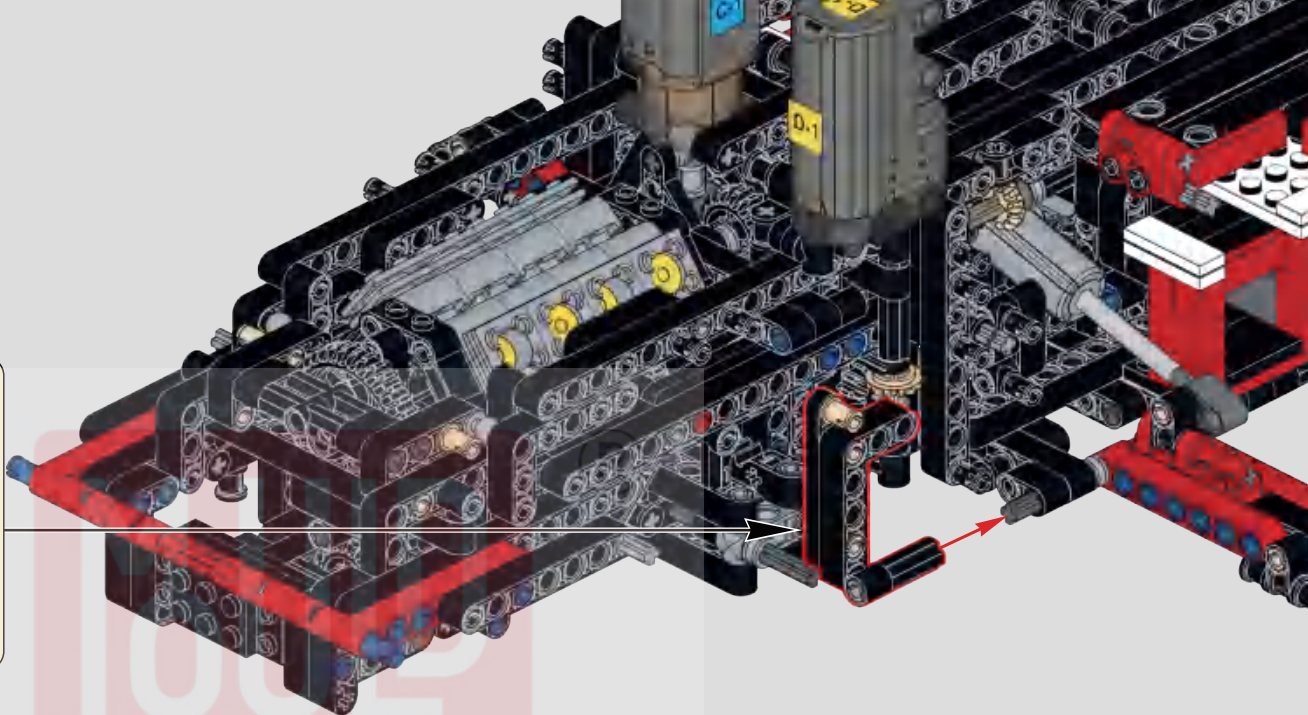

475

476

477

将电机线插入模块后，打开模块，按遥控器D键，测试转向功能是否正常。
After inserting the motor into the module and powering it on, press the D button on the remote control to test if the steering function works properly.

478

479