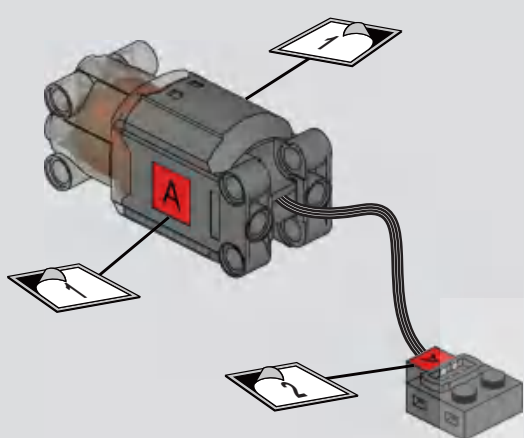

# OPEN

MOULD KING  
宇星模王

宇 | 星 | 模 | 王

拼装前需测试所有电子件功能是否正常

Test all electronic components for functionality before assembly.

请扫描此二维码，获取并仔细查看6.0模块的操作说明书。

Please scan this QR code to obtain and carefully review the operation manual for the 6.0 module.