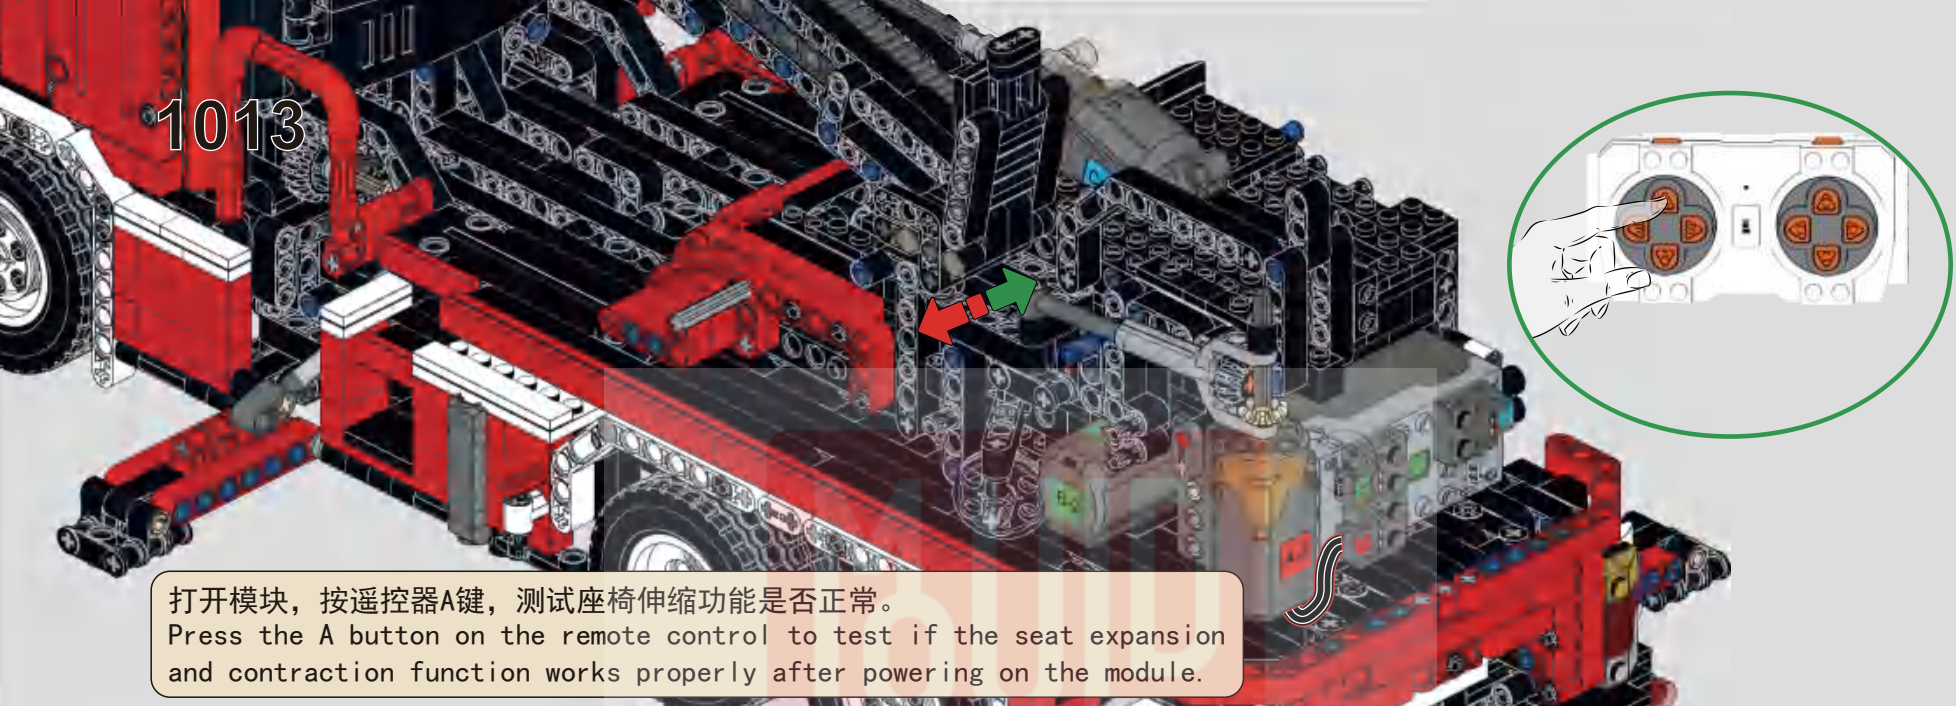

1013

打开模块，按遥控器A键，测试座椅伸缩功能是否正常。
 Press the A button on the remote control to test if the seat expansion and contraction function works properly after powering on the module.

1014

1015

1016

1017

1018

1019