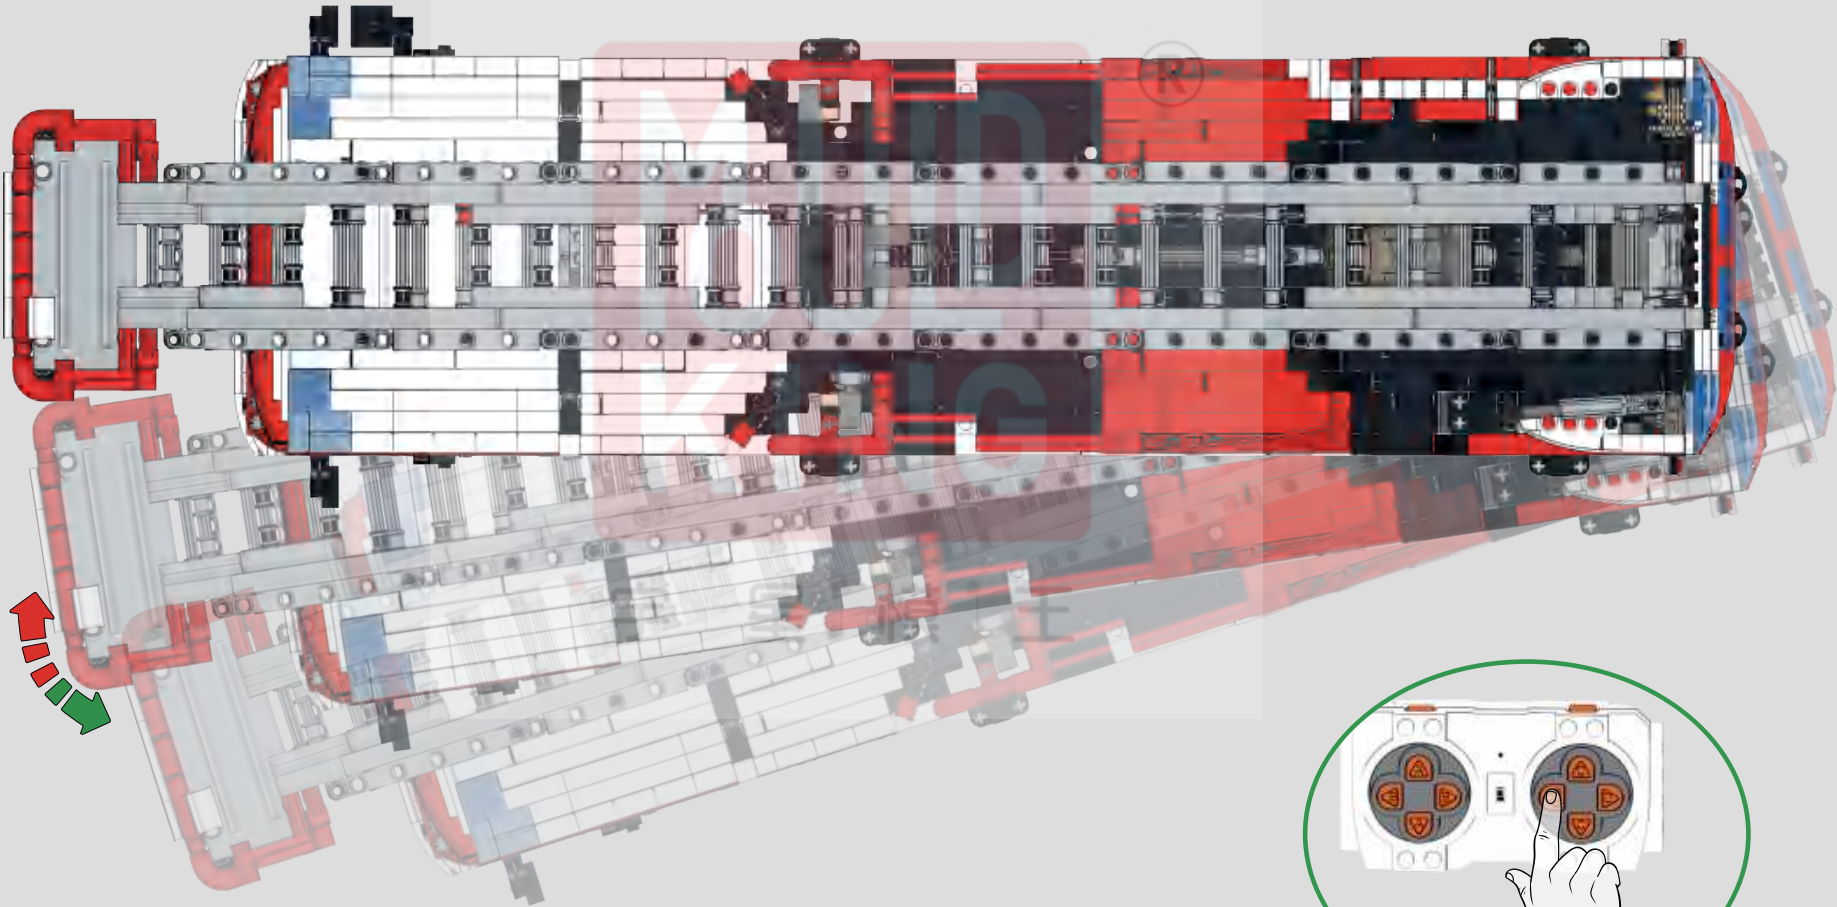

1234

按遥控器左右D键（D通道），控制车辆转向。

Press the left and right D buttons on the remote control (D channel) to control the vehicle's steering.