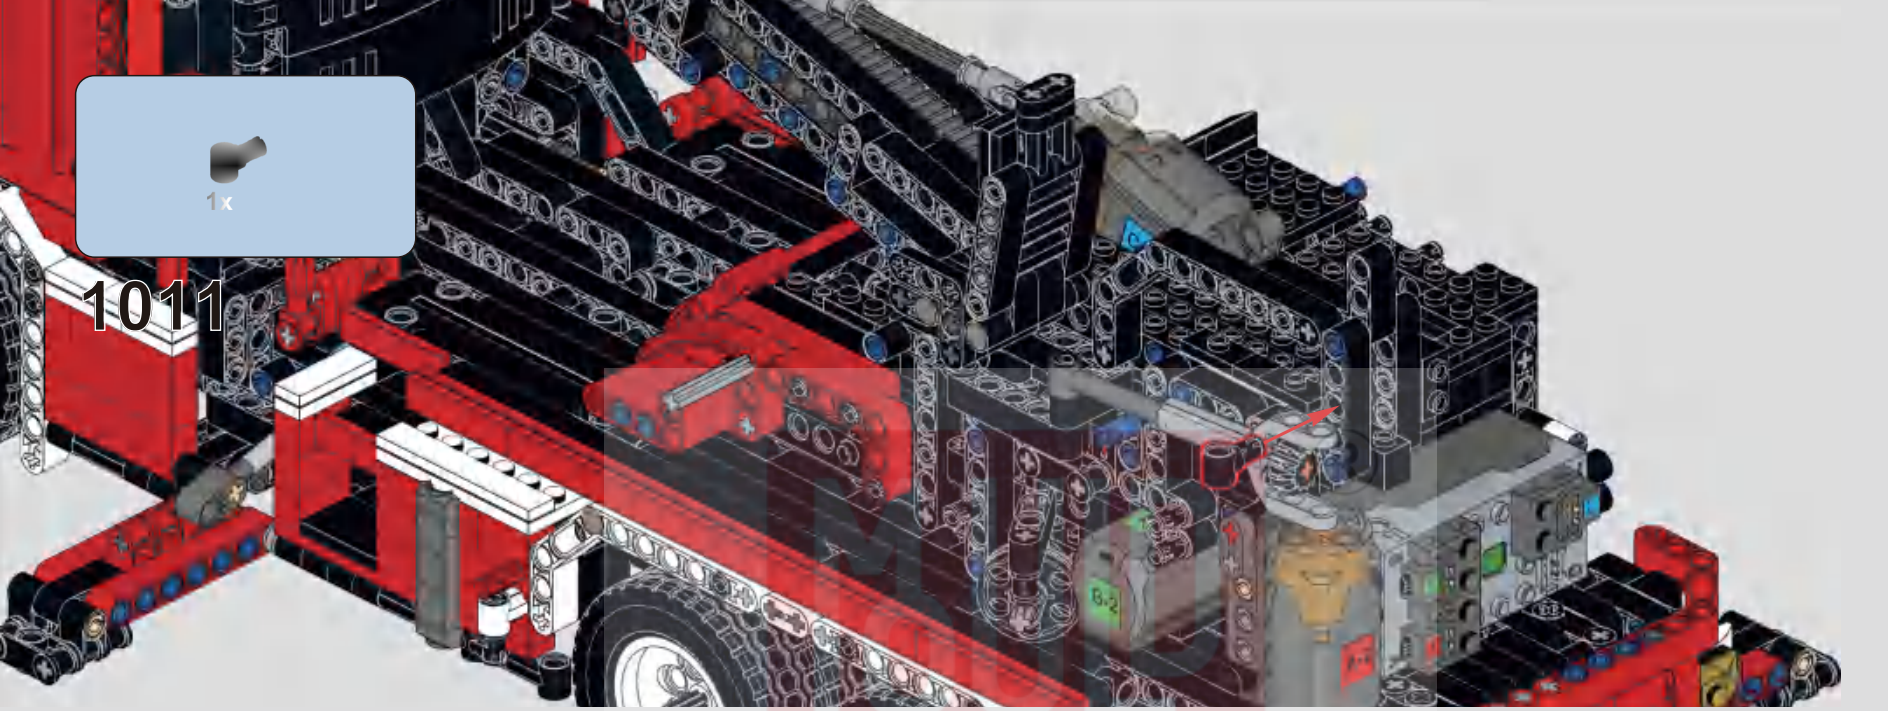

1013

打开模块，按遥控器A键，测试座椅伸缩功能是否正常。
 Press the A button on the remote control to test if the seat expansion and contraction function works properly after powering on the module.

1014

1015

1016

1017

1018

1019