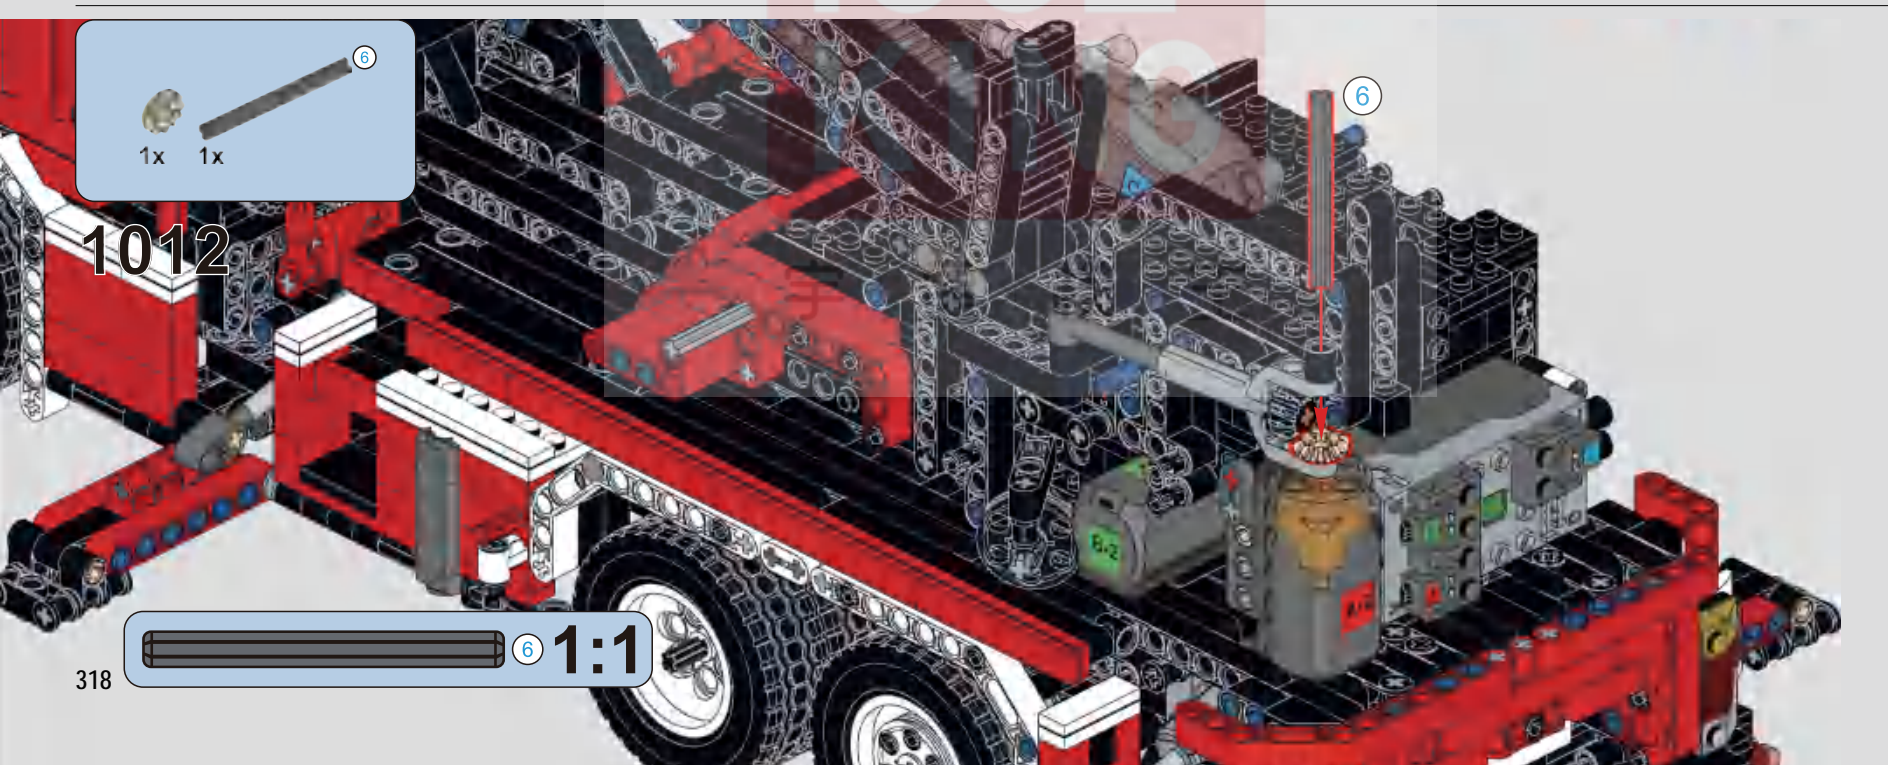

1013

打开模块，按遥控器A键，测试座椅伸缩功能是否正常。
 Press the A button on the remote control to test if the seat expansion and contraction function works properly after powering on the module.

1014

1015

1016

1017

1018

1019