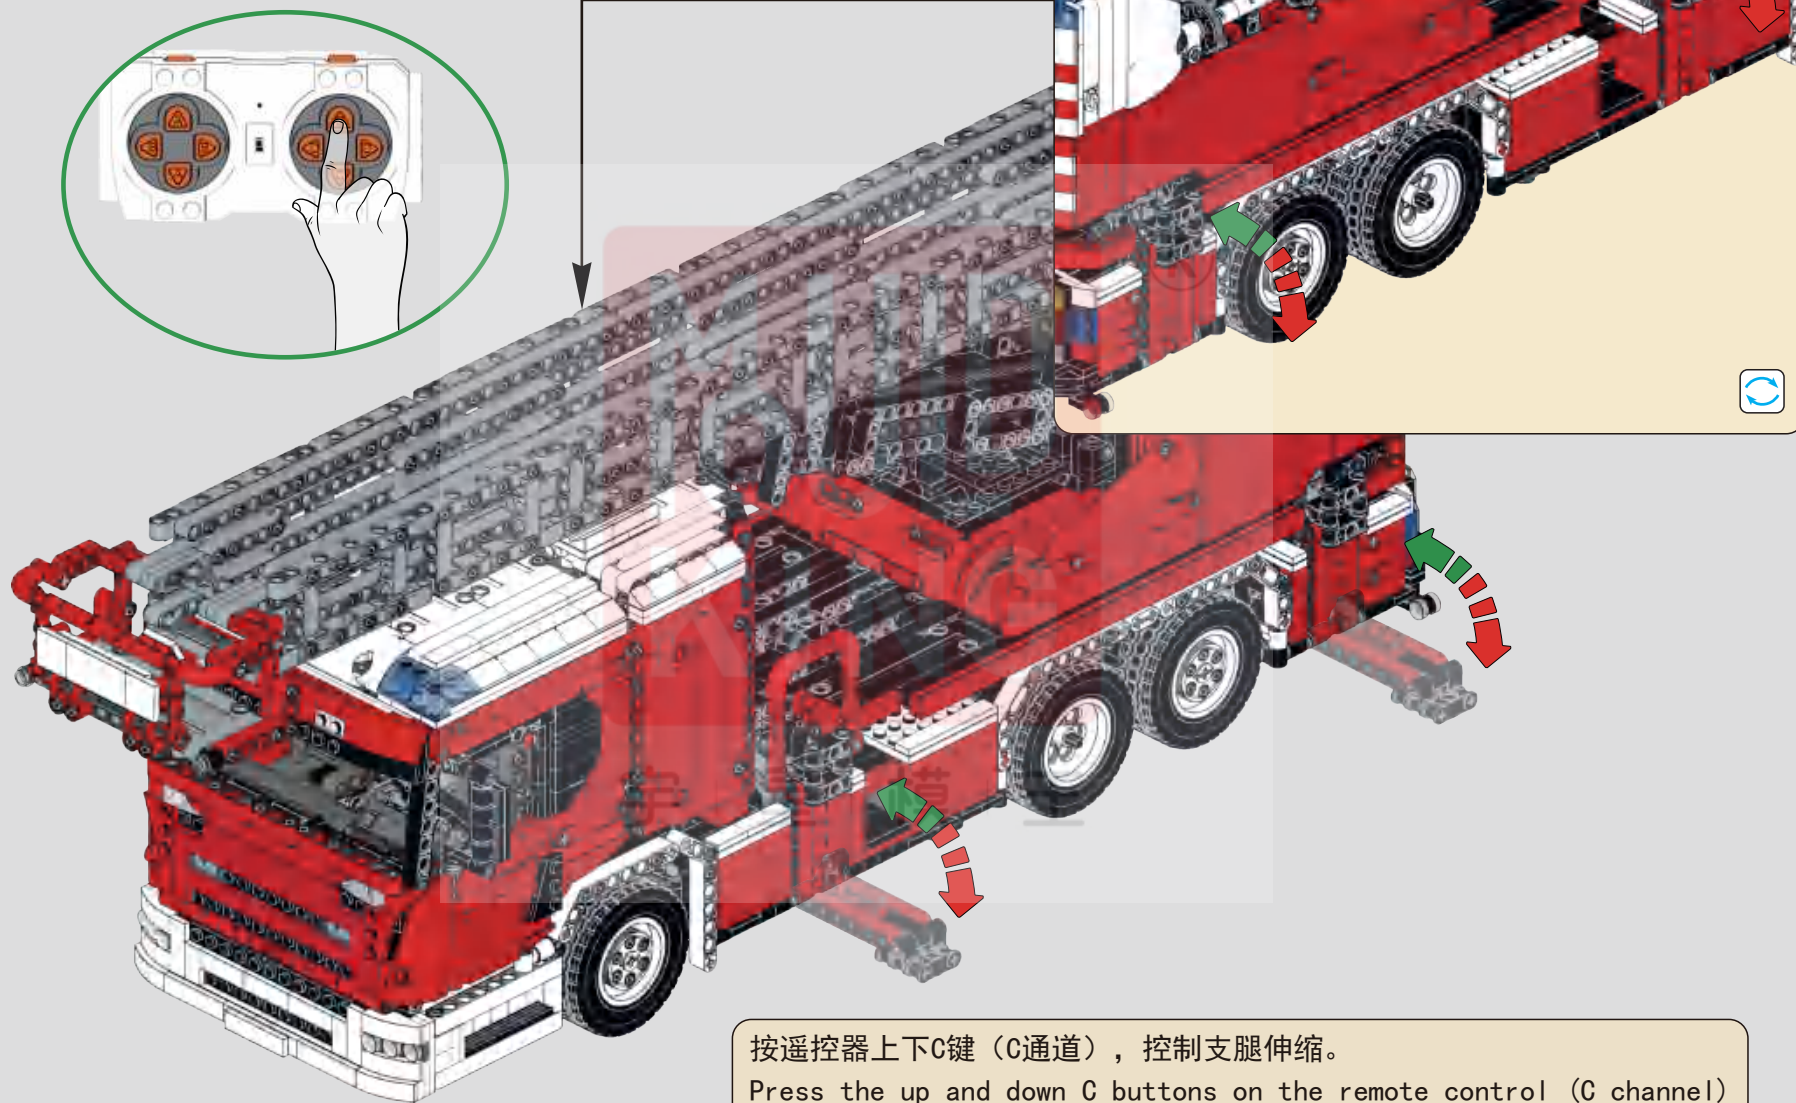

1232

按遙控器上下C鍵（C通道），控制支腿伸縮。
Press the up and down C buttons on the remote control (C channel) to control the expansion and contraction of the support legs.