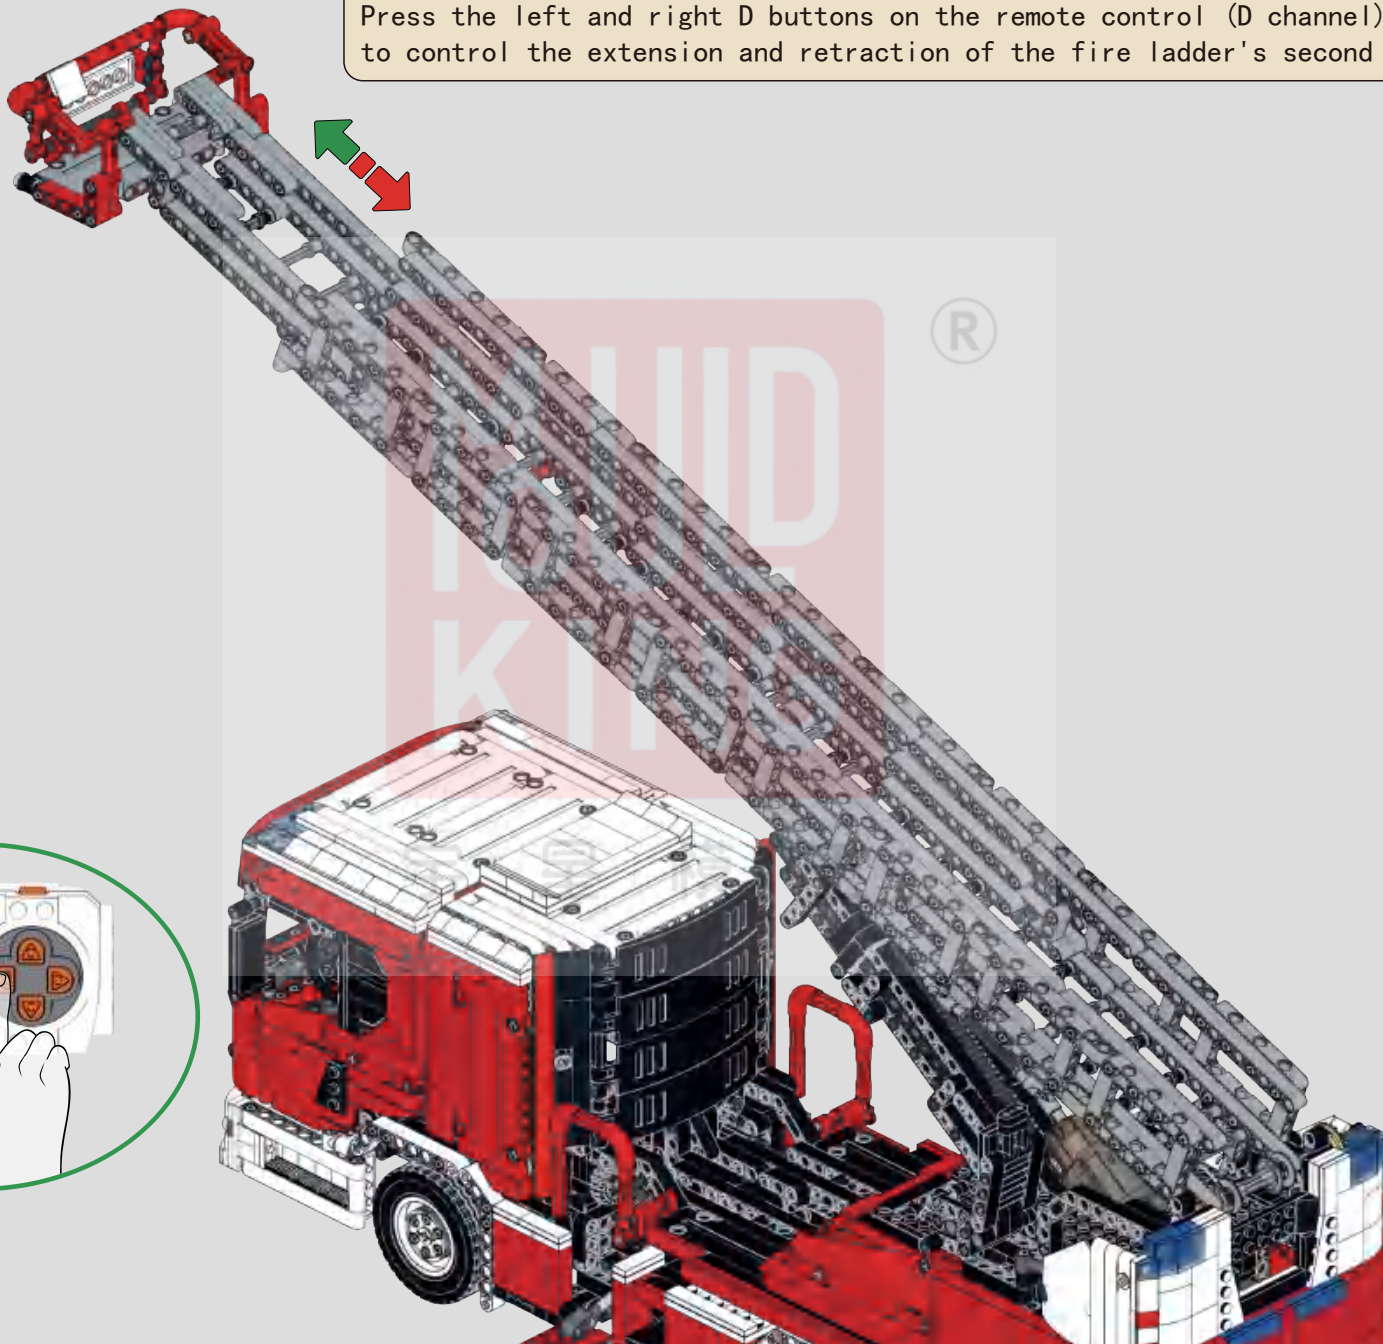

1229

按遥控器左右D键（D通道），控制消防二级梯伸缩。
Press the left and right D buttons on the remote control (D channel)
to control the extension and retraction of the fire ladder's second section.