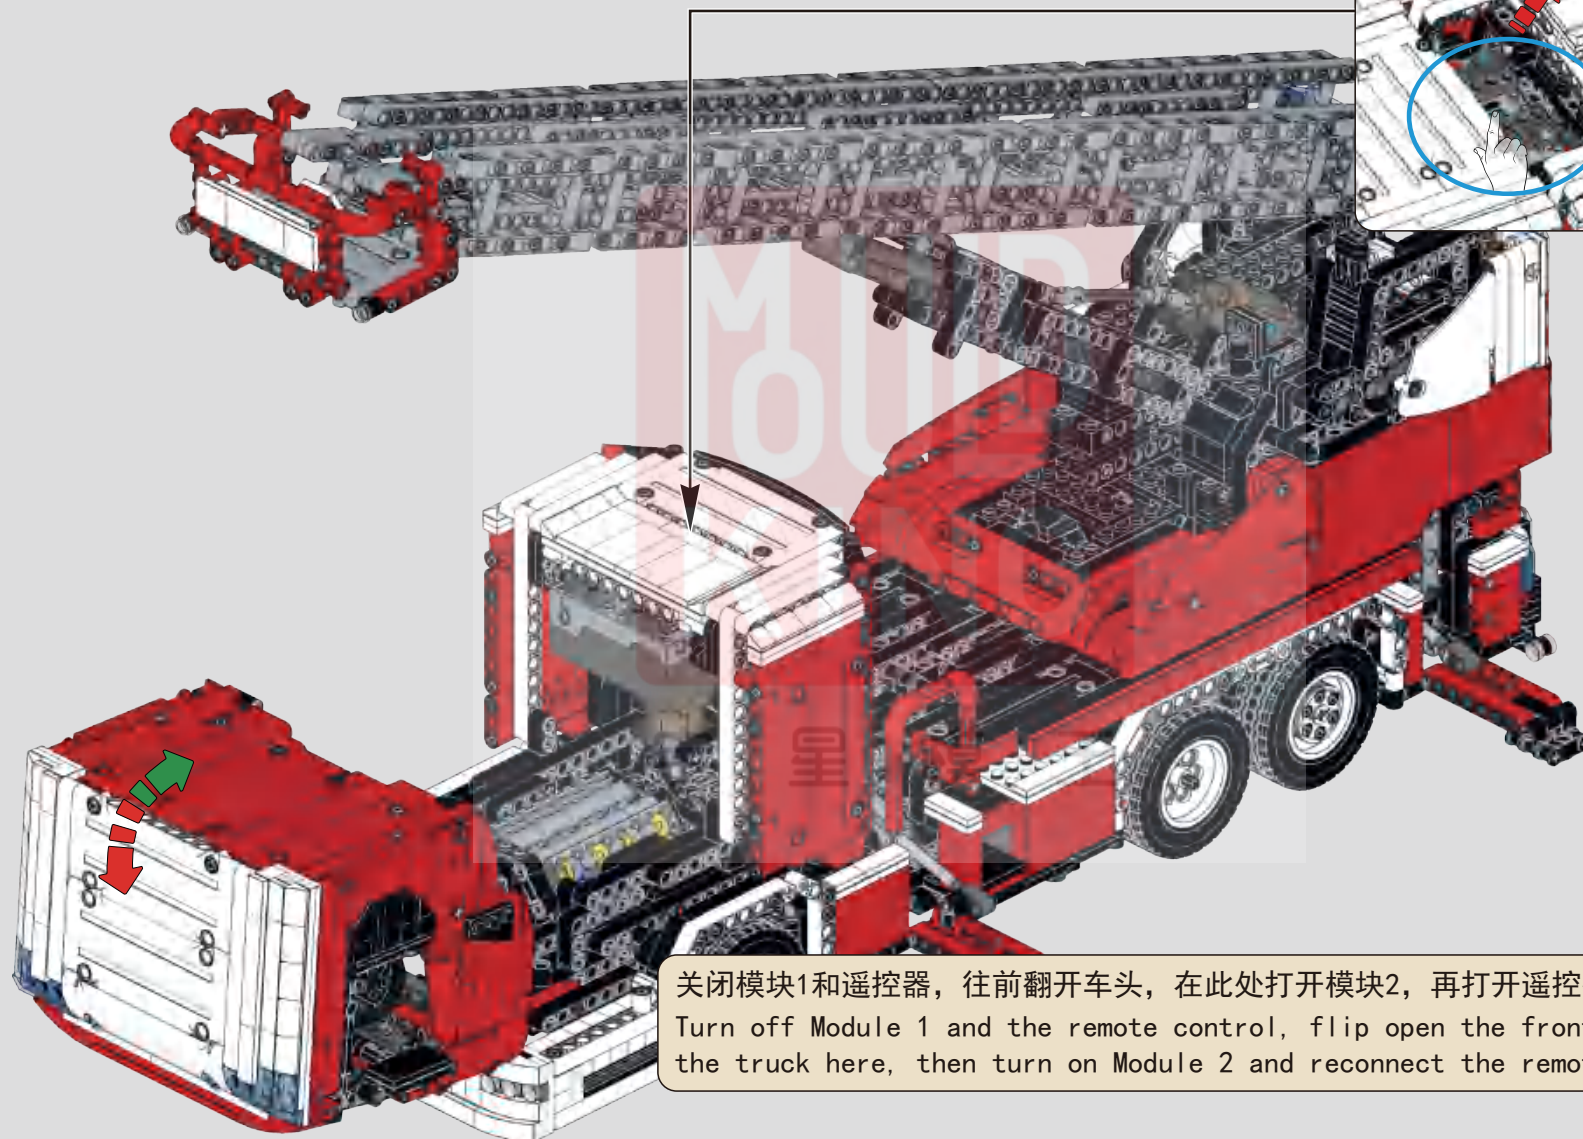

1229

按遥控器左右D键（D通道），控制消防二级梯伸缩。
Press the left and right D buttons on the remote control (D channel)
to control the extension and retraction of the fire ladder's second section.

1230

按遥控器左右B键（B通道），控制上部结构旋转。

Press the left and right B buttons on the remote control (B channel) to control the rotation of the upper structure.

1231

模块2
Module 2

关闭模块1和遥控器，往前翻开车头，在此处打开模块2，再打开遥控器连接。
Turn off Module 1 and the remote control, flip open the front of the truck here, then turn on Module 2 and reconnect the remote control.